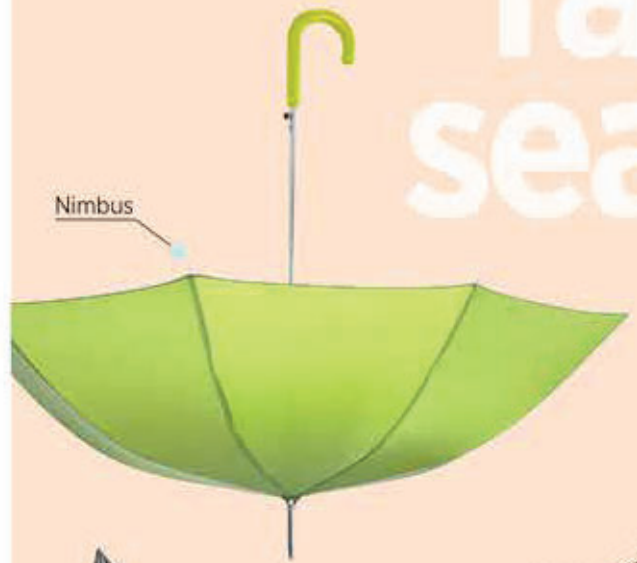

BE PREPARED
FOR THE
**rainy
season**